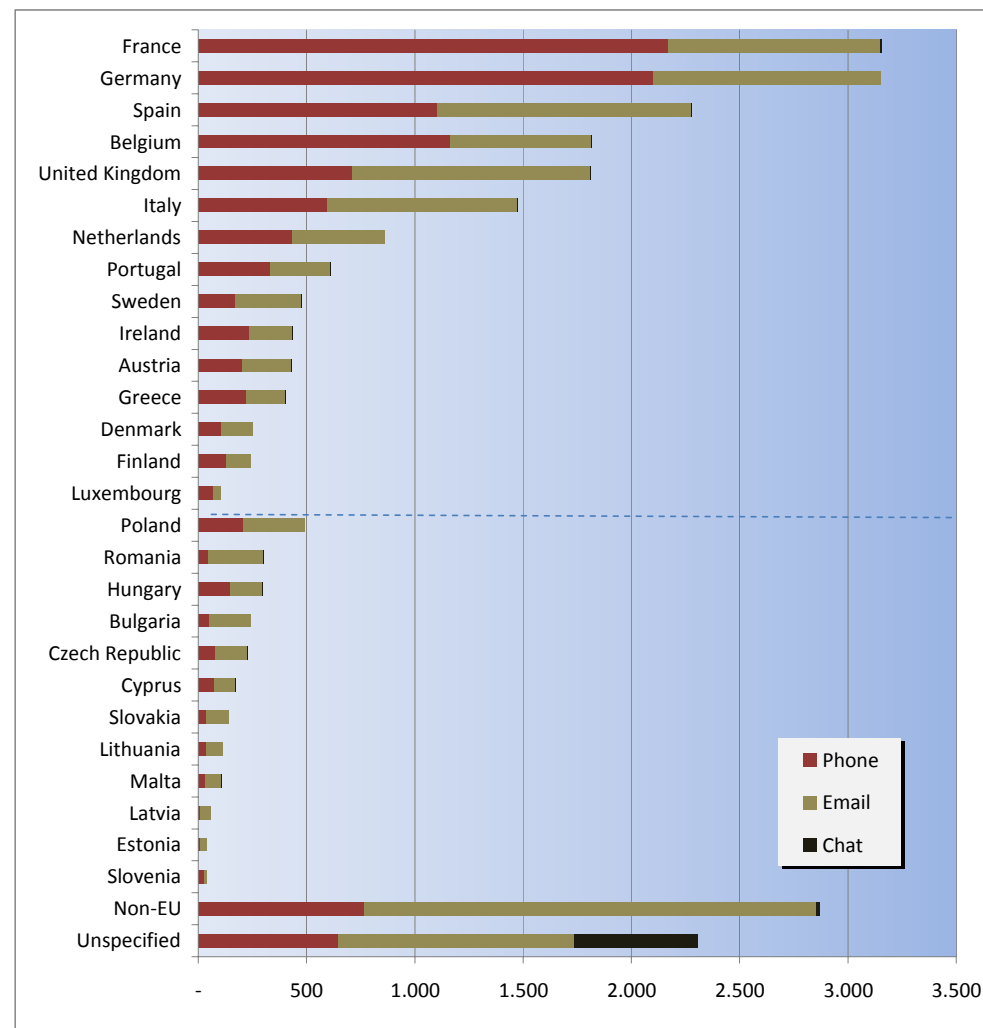

Enquiries by country and channel

Country	Chat	Email	Phone	Total	
France		981	2.168	3.158	
Germany		1.048	2.101	3.150	
Spain		1.170	1.106	2.281	
Belgium		649	1.164	1.815	
United Kingdom		1.097	712	1.812	
Italy		877	596	1.478	
Netherlands		428	435	863	
Portugal		275	334	611	
Sweden		303	172	477	
Ireland		201	235	437	
Austria		227	203	431	
Greece		183	221	405	
Denmark		145	106	251	
Finland		115	127	242	
Luxembourg		33	71	104	
TOTAL EU-15	32	7.732	9.751	17.515	70,3%
Poland		282	210	492	
Romania		255	45	302	
Hungary		150	146	297	
Bulgaria		193	51	244	
Czech Republic		149	77	227	
Cyprus		99	73	174	
Slovakia		102	40	142	
Lithuania		74	38	112	
Malta		74	33	108	
Latvia		51	10	61	
Estonia		31	11	42	
Slovenia		12	26	39	
Total EU-12	8	1.472	760	2.240	9,0%
Non-EU		2.085	768	2.870	11,5%
Unspecified		1.090	647	2.307	9,3%
Grand Total	627	12.379	11.926	24.932	
	2,5%	49,7%	47,8%		

Obsolete	192	1.840	1.702	3.734	13,0%

Ranking of countries by share of phone calls, e-mail and chat