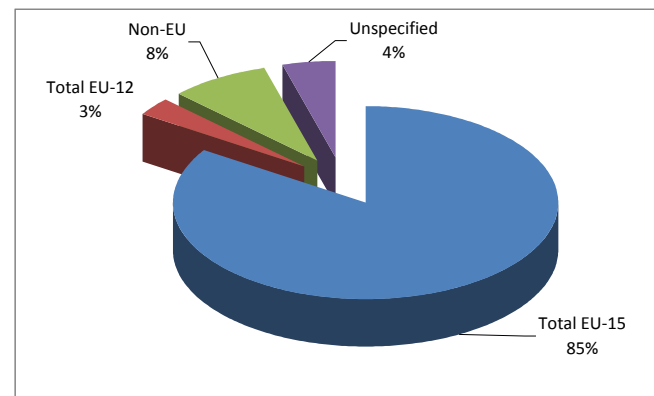

Hot topics by country

Air passengers rights	
Country	Enquiries
France	1320
United Kingdom	614
Belgium	483
Germany	454
Spain	430
Netherlands	176
Ireland	132
Italy	120
Portugal	101
Finland	74
Sweden	66
Greece	41
Denmark	39
Austria	37
Luxembourg	17
Total EU-15	4.104
Poland	29
Hungary	20
Cyprus	19
Malta	16
Czech Republic	15
Romania	14
Bulgaria	13
Latvia	6
Slovakia	5
Estonia	4
Slovenia	3
Lithuania	2
Total EU-12	146
Non-EU	409
Unspecified	214
Grand Total	4.873

Free movement of persons / workers	
Country	Enquiries
Spain	149
Germany	129
France	123
United Kingdom	99
Italy	89
Netherlands	49
Belgium	42
Austria	29
Portugal	27
Ireland	26
Greece	25
Finland	17
Denmark	17
Sweden	17
Luxembourg	4
Total EU-15	842
Bulgaria	36
Poland	35
Hungary	25
Romania	24
Cyprus	16
Czech Republic	16
Lithuania	9
Malta	9
Latvia	5
Slovakia	5
Slovenia	4
Estonia	2
Total EU-12	186
Non-EU	138
Unspecified	100
Grand Total	1.266

Lisbon Treaty	
Country	Enquiries
Germany	54
Spain	22
France	22
Belgium	13
Italy	12
Sweden	10
Netherlands	10
United Kingdom	10
Austria	9
Portugal	7
Denmark	3
Finland	2
Ireland	1
Greece	-
Luxembourg	-
Total EU-15	175
Slovakia	10
Czech Republic	7
Poland	7
Romania	7
Hungary	4
Estonia	3
Malta	2
Cyprus	2
Lithuania	1
Slovenia	1,0
Bulgaria	-
Latvia	-
Total EU-12	44
Non-EU	12
Unspecified	40
Grand Total	271

Air passengers' rights enquiries by regional origin