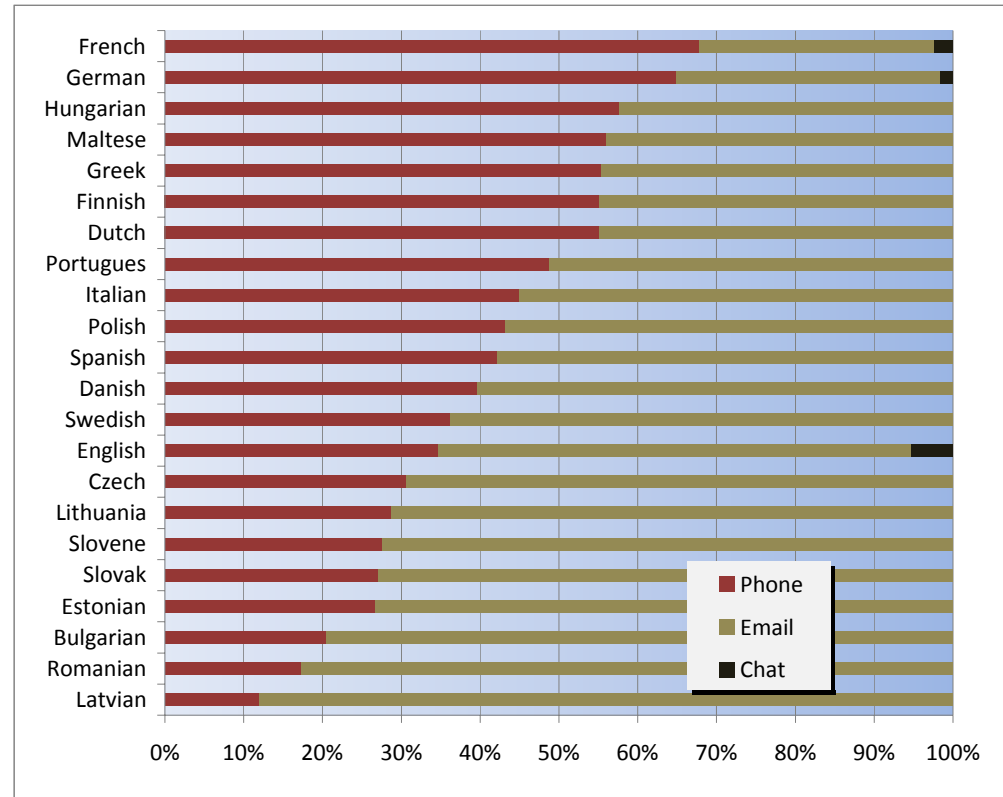

Enquiries by language and channel

Language	Chat	Email	Phone	Total	
English	464	5.287	3.047	8.798	35,3%
French	107	1.338	3.048	4.493	18,0%
German	56	1.184	2.286	3.526	14,1%
Spanish	-	1.389	1.014	2.403	9,6%
Italian	-	690	564	1.254	5,0%
Dutch	-	502	617	1.119	4,5%
Portuguese	-	320	305	625	2,5%
Polish	-	259	197	456	1,8%
Swedish	-	236	134	370	1,5%
Greek	-	136	169	305	1,2%
Romanian	-	190	40	230	0,9%
Hungarian	-	93	127	220	0,9%
Czech	-	147	65	212	0,9%
Finnish	-	91	112	203	0,8%
Bulgarian	-	155	40	195	0,8%
Danish	-	87	57	144	0,6%
Slovak	-	97	36	133	0,5%
Lithuanian	-	67	27	94	0,4%
Latvian	-	44	6	50	0,2%
Slovene	-	34	13	47	0,2%
Estonian	-	22	8	30	0,1%
Maltese	-	11	14	25	0,1%
Total	627	12.379	11.926	24.932	

Proportion of enquiries, sorted by proportion of phone enquiries