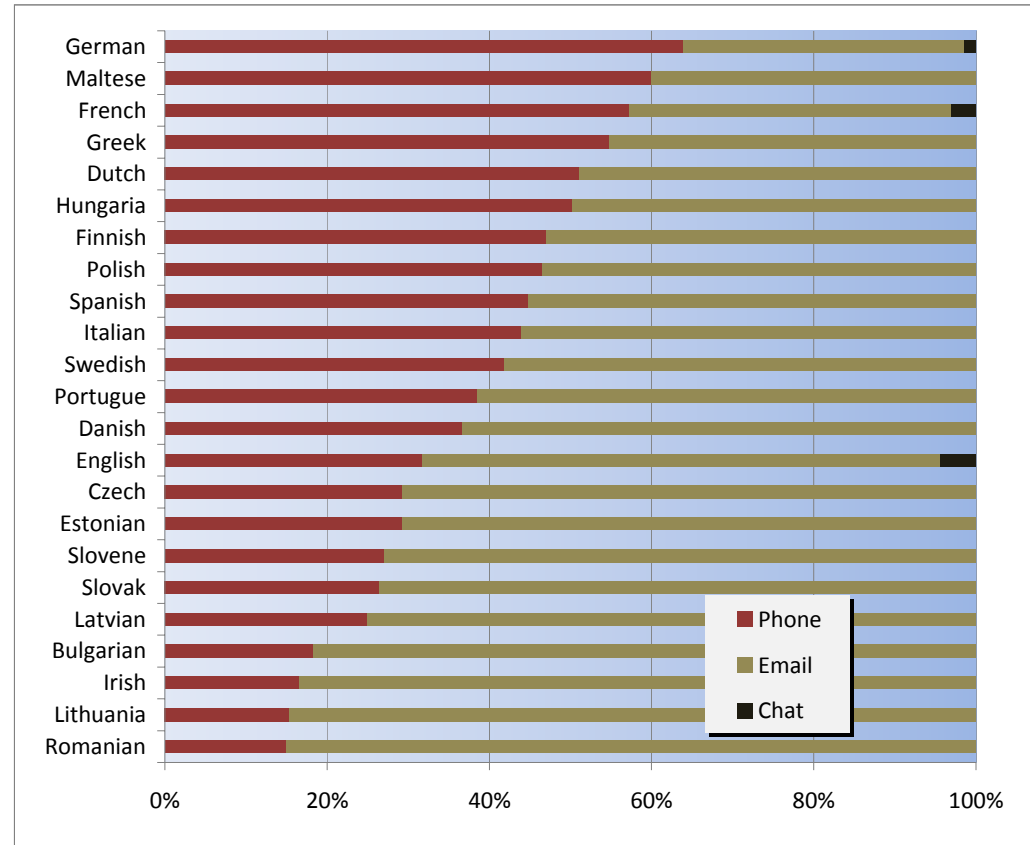

Enquiries by language and channel

Language	Chat	Email	Phone	Total	
English	436	6.372	3.157	9.965	36,8%
French	122	1.597	2.301	4.020	14,8%
German	55	1.391	2.561	4.007	14,8%
Spanish	-	1.409	1.145	2.554	9,4%
Italian	-	822	644	1.466	5,4%
Dutch	-	616	645	1.261	4,7%
Portuguese	-	359	225	584	2,2%
Polish	-	281	245	526	1,9%
Greek	-	201	244	445	1,6%
Swedish	-	230	166	396	1,5%
Romanian	-	318	56	374	1,4%
Hungarian	-	136	137	273	1,0%
Czech	-	164	68	232	0,9%
Bulgarian	-	183	41	224	0,8%
Finnish	-	91	81	172	0,6%
Danish	-	93	54	147	0,5%
Slovak	-	100	36	136	0,5%
Slovene	-	62	23	85	0,3%
Latvian	-	63	21	84	0,3%
Lithuanian	-	66	12	78	0,3%
Estonian	-	29	12	41	0,2%
Maltese	-	14	21	35	0,1%
Irish	-	5	1	6	0,0%
Total	613	14.602	11.896	27.111	

Proportion of enquiries, sorted by proportion of phone enquiries