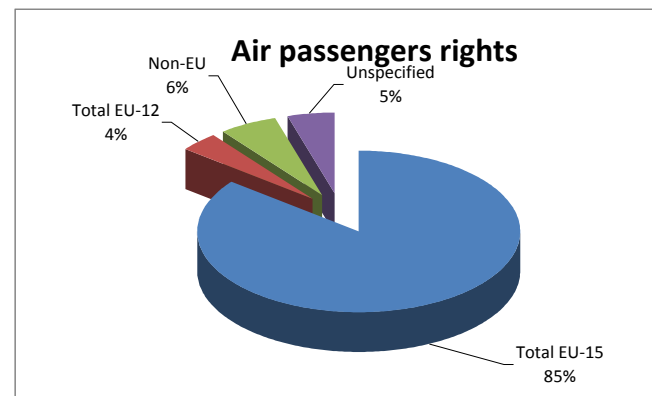

Hot topics by country

Air passengers rights	
Country	Enquiries
Germany	438
Spain	437
United Kingdom	315
France	292
Netherlands	137
Italy	129
Belgium	102
Portugal	81
Finland	48
Sweden	39
Greece	39
Austria	34
Ireland	31
Denmark	29
Luxembourg	11
Total EU-15	2.162
Romania	19
Hungary	16
Poland	15
Cyprus	8
Bulgaria	8
Czech Republic	8
Lithuania	5
Estonia	4
Malta	4
Slovakia	4
Latvia	3
Slovenia	2
Total EU-12	96
Non-EU	149
Unspecified	116
Grand Total	2.523

Free movement of persons / workers	
Country	Enquiries
France	157
Germany	144
United Kingdom	142
Spain	139
Italy	79
Belgium	55
Netherlands	45
Greece	37
Portugal	27
Austria	26
Sweden	24
Ireland	24
Finland	14
Denmark	13
Luxembourg	3
Total EU-15	929
Bulgaria	47
Romania	42
Hungary	28
Cyprus	19
Poland	19
Czech Republic	16
Lithuania	8
Slovakia	8
Estonia	6
Latvia	5
Slovenia	1
Malta	1
Total EU-12	200
Non-EU	145
Unspecified	126
Grand Total	1.400

Lisbon Treaty	
Country	Enquiries
Germany	73
Spain	52
France	28
Italy	27
Belgium	26
United Kingdom	20
Sweden	18
Netherlands	18
Portugal	15
Austria	10
Finland	9
Denmark	5
Ireland	5
Greece	4
Luxembourg	2
Total EU-15	312
Poland	12
Romania	12
Czech Republic	7
Hungary	7
Slovakia	3
Estonia	2
Latvia	1
Malta	1
Bulgaria	1
Cyprus	-
Slovenia	-
Lithuania	-
Total EU-12	46
Non-EU	24
Unspecified	77
Grand Total	459

Air passengers' rights enquiries by regional origin