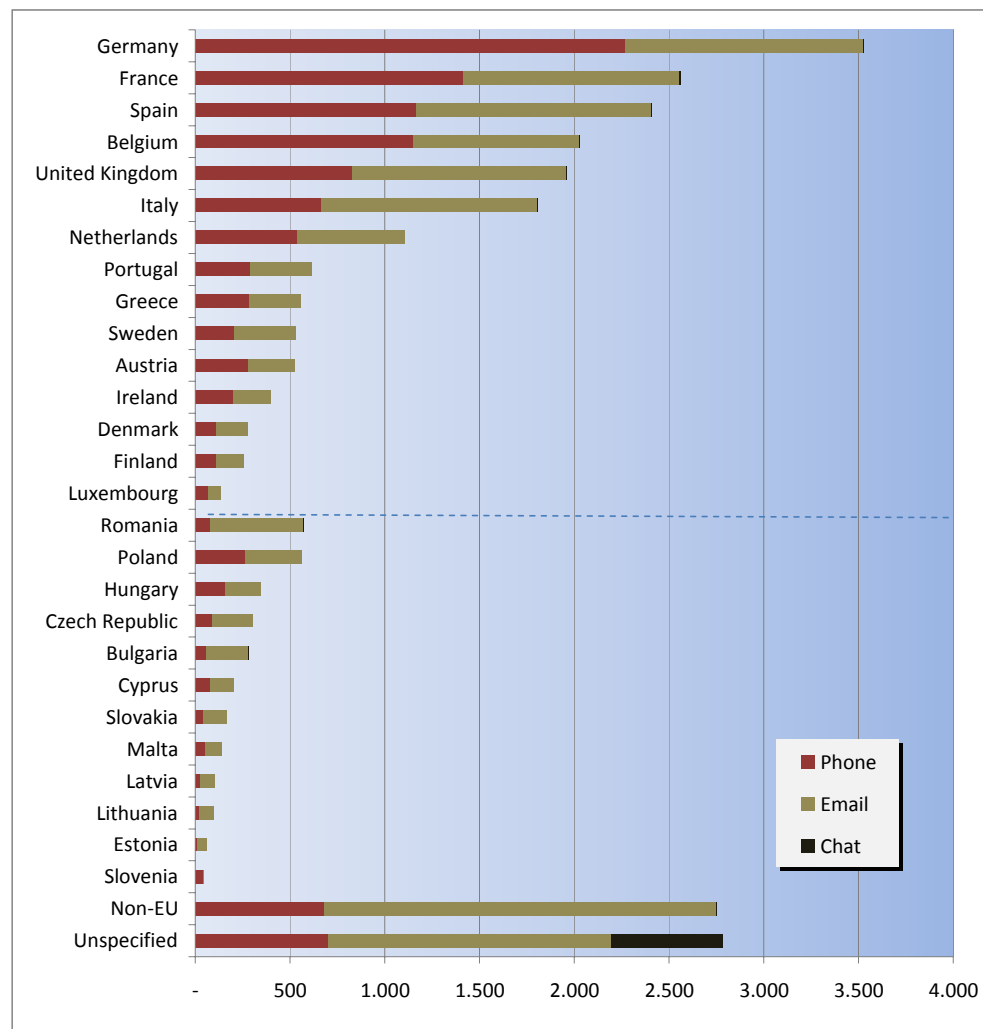

Enquiries by country and channel

Country	Chat	Email	Phone	Total	
Germany		2	1.255	2.270	3.527
France		6	1.139	1.414	2.559
Spain		3	1.239	1.167	2.409
Belgium		6	874	1.149	2.029
United Kingdom		2	1.128	830	1.960
Italy		1	1.140	666	1.807
Netherlands		-	568	535	1.103
Portugal		-	327	287	614
Greece		-	273	285	558
Sweden		-	322	208	530
Austria		-	247	278	525
Ireland		-	197	203	400
Denmark		1	163	112	276
Finland		-	144	114	258
Luxembourg		-	67	70	137
TOTAL EU-15	21	9.083	9.588	18.692	68,9%
Romania		1	496	77	574
Poland		-	299	263	562
Hungary		-	188	160	348
Czech Republic		-	213	91	304
Bulgaria		1	223	59	283
Cyprus		-	125	76	201
Slovakia		-	122	45	167
Malta		-	86	51	137
Latvia		-	78	25	103
Lithuania		-	74	21	95
Estonia		-	49	12	61
Slovenia		-	6	42	48
Total EU-12	2	1.959	922	2.883	10,6%
Non-EU	4	2.065	683	2.752	10,2%
Unspecified	586	1.495	703	2.784	10,3%
Grand Total	613	14.602	11.896	27.111	
	2,3%	53,9%	43,9%		

Obsolete	201	2.198	1.374	3.773	12,2%

Ranking of countries by share of phone calls, e-mail and chat