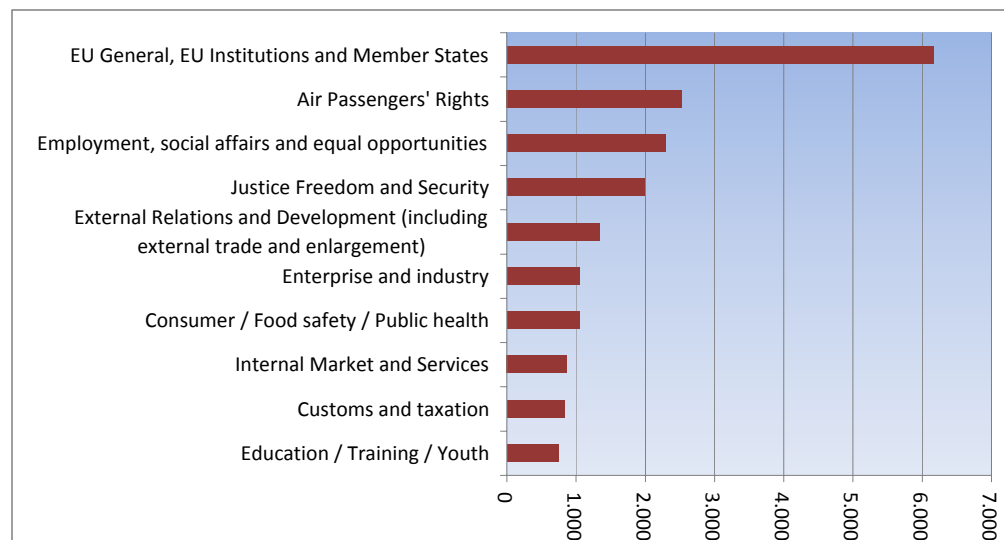

Enquiries by subject

Top10 subjects	Enquiries
EU General, EU Institutions and Member States	6.159
Air Passengers' Rights	2.523
Employment, social affairs and equal opportunities	2.288
Justice Freedom and Security	1.986
External Relations and Development (including external trade and enlargement)	1.331
Enterprise and industry	1.041
Consumer / Food safety / Public health	1.041
Internal Market and Services	864
Customs and taxation	823
Education / Training / Youth	746
Total	18.802

Other subjects	Enquiries
Other specific policies including Competition, Agriculture and rural development, Regional policy, Information Society and media, Culture, Economic and monetary affairs, Research and innovation, Fisheries and maritime affairs, Energy and transport (excluding APR) and Environment	3.428
Research Enquiry Service	1.746
Out of scope	1.479
Service-related issues	905
Trade info request service	221
Export Helpdesk	196
Publication Orders	184
EIT	150
Total	8.309

Grand Total	27.111