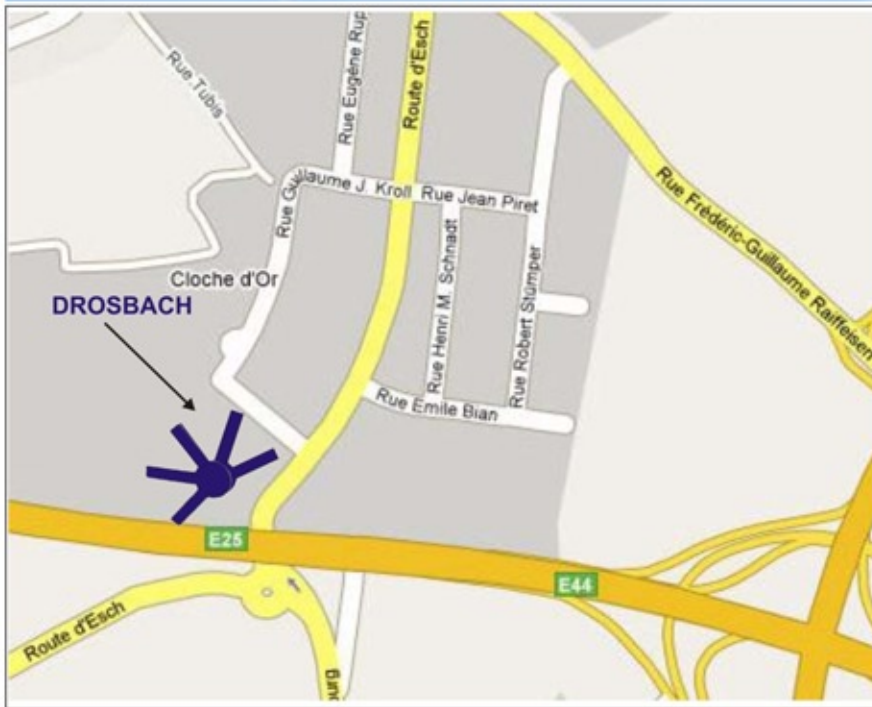

# european school of administration

In Luxembourg, the School is situated in the DROS BACH building  
12 rue Guillaume Kroll  
LU-1882 Luxembourg.

As there are no parking facilities for participants at training courses in the building, it is advisable to come by public transport.

The following buses stop near Drosbach:

18 - direction: Kockelscheuer-Patinoire, stop Scharfen Eck;

21 and 24 - direction: Cloche d'Or/G.Kroll, stop: Kroll.